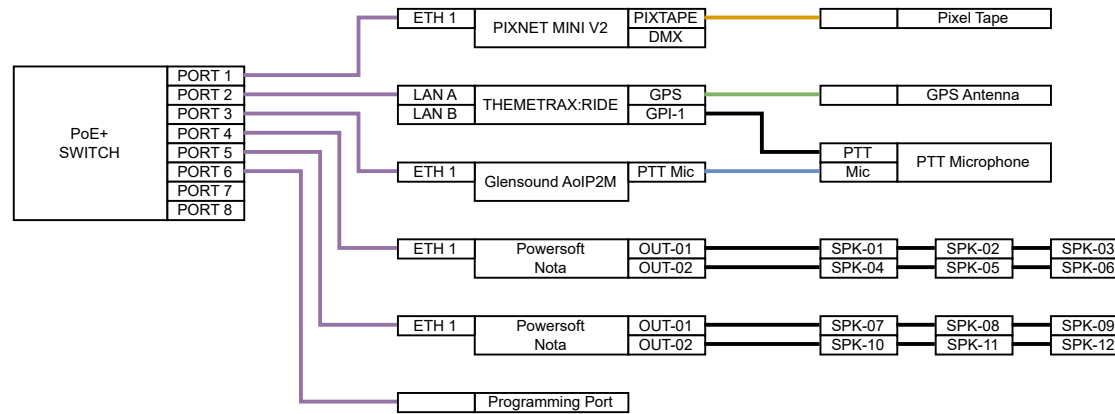

Please note that the Power System is not shown for simplicity

Vehicle

River Tour & Land Train	
PROJECT:	Application Examples
DRAWN BY:	THEMETRAX
DATE:	02 Apr 2026